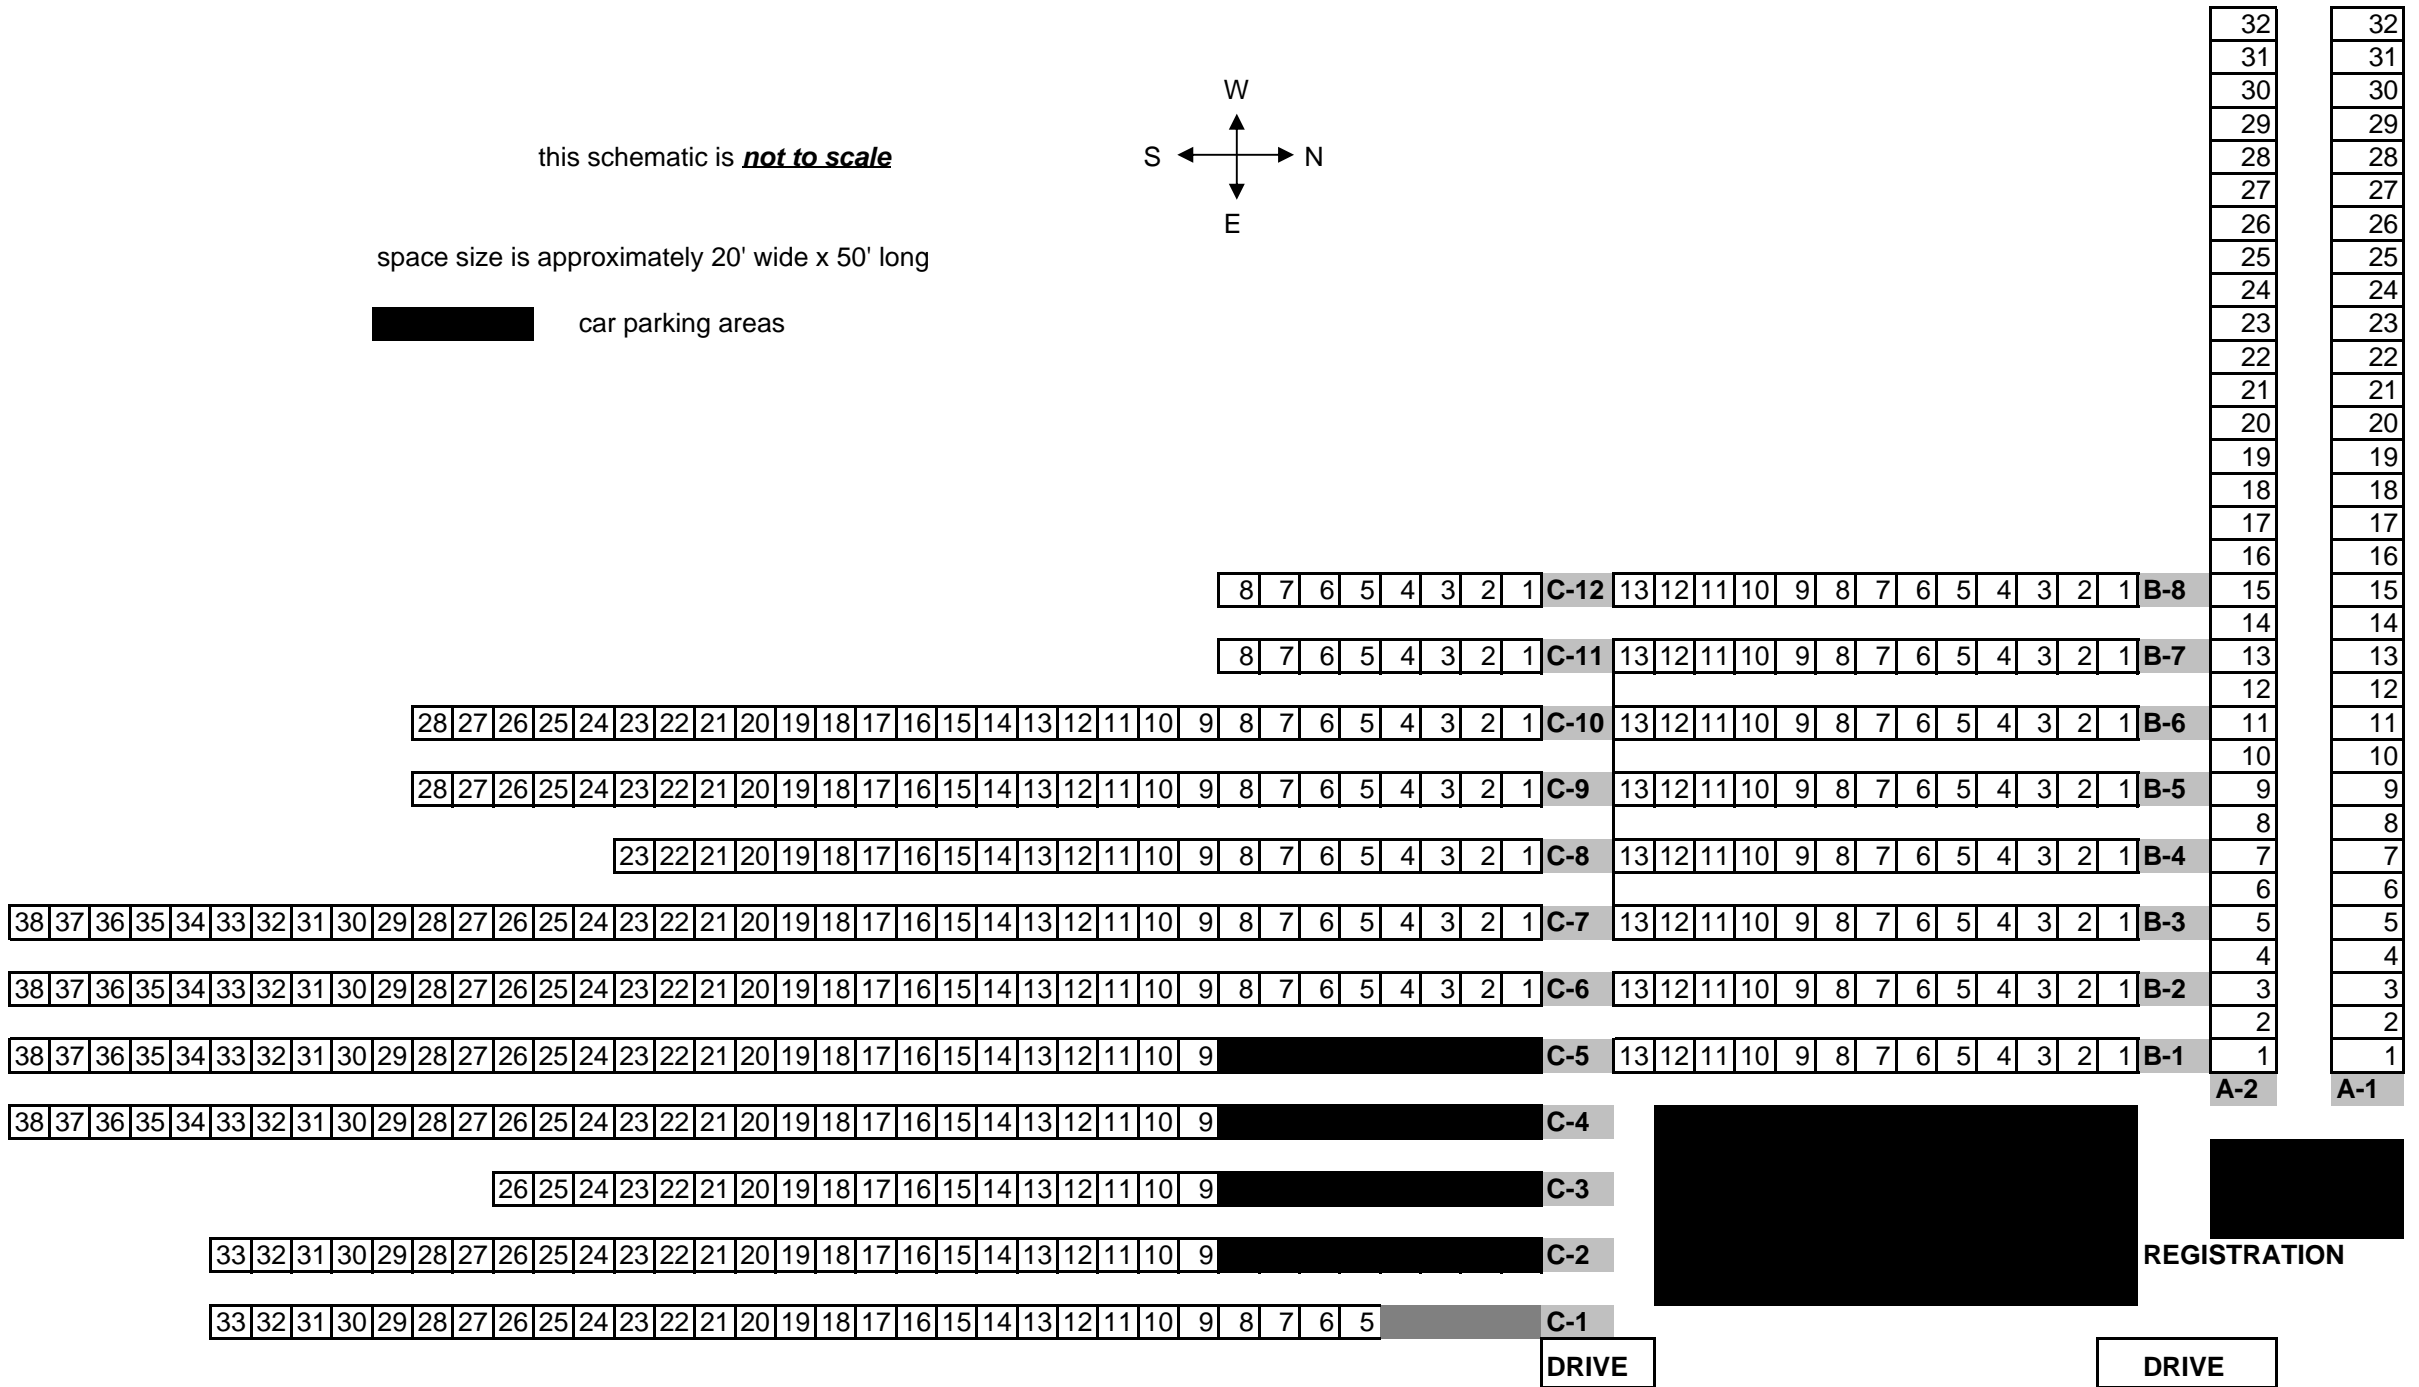

this schematic is ***not to scale***

space size is approximately 20' wide x 50' long

 car parking areas

ELDORA VILLAGE CAMPING SCHEMATIC

STATE ROUTE 118