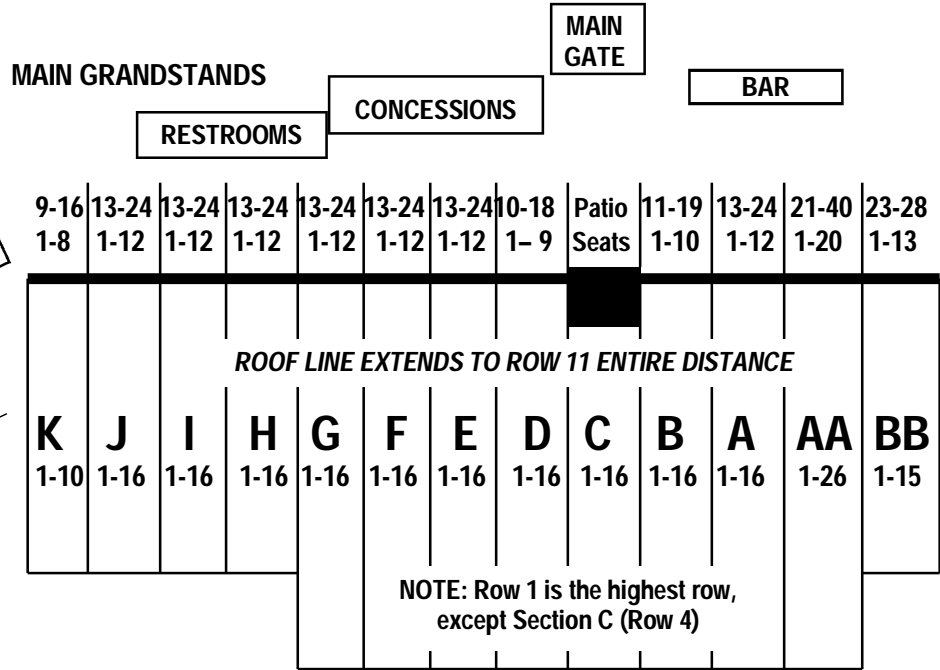

**ELDORA SPEEDWAY
SPECIAL EVENT
SEATING ARRANGEMENTS**
(not to scale)

SOUTH BLEACHER NOTES
Row 1 is the bottom row.
Section SA is Non-Alcoholic
Reserved Seating:

SA-SI top 10 rows
All Rows
All Rows

SJ-SR top 6 rows
top 6 rows
top 6 rows

NO ATV's, Mules, Gators, Etc.
USE OF GOLF CARTS REQUIRES ELDORA SPEEDWAY PURCHASED PERMIT
OHIO LIQUOR LAWS PROHIBIT THE CARRY IN/OUT OF ALCOHOLIC BEVERAGES.
ALL COOLERS/BAGS/PACKAGES, ETC. WILL BE CHECKED FOR COMPLIANCE.

NORTH BLEACHER NOTES
Row 1 is the bottom row.
Section NF is Non-Alcoholic
Reserved Seating:

Dream top 10 rows
Kings Royal (Fri & Sat) All Rows
World 100 All Rows

NORTH BLEACHERS - TURNS 4 & 3

NO fireworks. Please control loud generators.