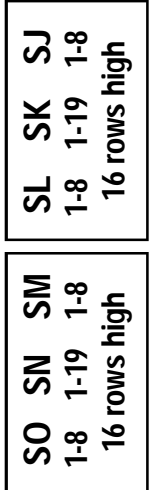

**ELDORA SPEEDWAY
SPECIAL EVENT
SEATING ARRANGEMENTS**
(not to scale)

SOUTH BLEACHER NOTES
Row 1 is the bottom row.
Section SA is Non-Alcoholic
Reserved Seating:

SA-SI top 10 rows
All Rows
All Rows

SJ-SR top 6 rows
top 6 rows
top 6 rows

NORTH BLEACHER NOTES
Row 1 is the bottom row.
Section NF is Non-Alcoholic
Reserved Seating:

Dream top 10 rows
Kings Royal (Fri & Sat) All Rows
World 100 All Rows

NORTH BLEACHERS - TURNS 4 & 3

NO fireworks. Please control loud generators.