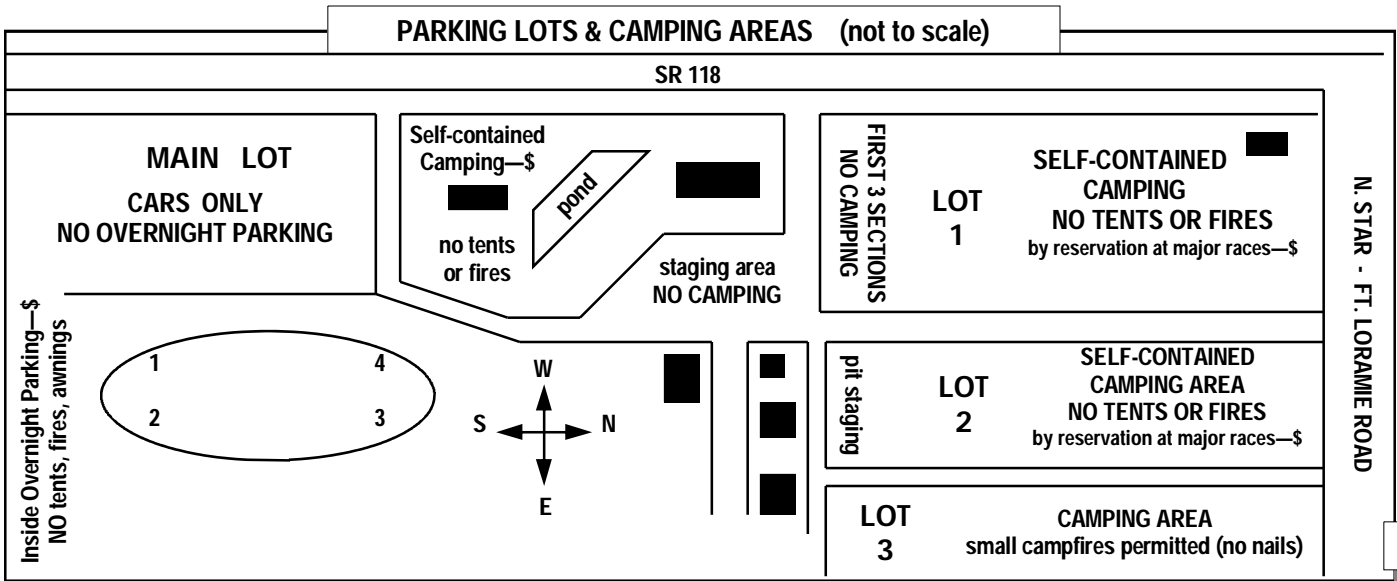

**ELDORA SPEEDWAY
SPECIAL EVENT
SEATING ARRANGEMENTS**
(not to scale)

SOUTH BLEACHER NOTES
Row 1 is the bottom row.
Section SA is Non-Alcoholic
Reserved Seating:

SA-SI top 10 rows
All Rows
All Rows

SJ-SR top 6 rows
top 6 rows
top 6 rows

NO ATV's, Mules, Gators, Etc.
USE OF GOLF CARTS REQUIRES ELDORA SPEEDWAY PURCHASED PERMIT
OHIO LIQUOR LAWS PROHIBIT THE CARRY IN/OUT OF ALCOHOLIC BEVERAGES.
ALL COOLERS/BAGS/PACKAGES, ETC. WILL BE CHECKED FOR COMPLIANCE.

NORTH BLEACHER NOTES
Row 1 is the bottom row.
Section NF is Non-Alcoholic
Reserved Seating:

Dream top 10 rows
Kings Royal (Fri & Sat) All Rows
World 100 All Rows

NORTH BLEACHERS - TURNS 4 & 3

NO fireworks. Please control loud generators.