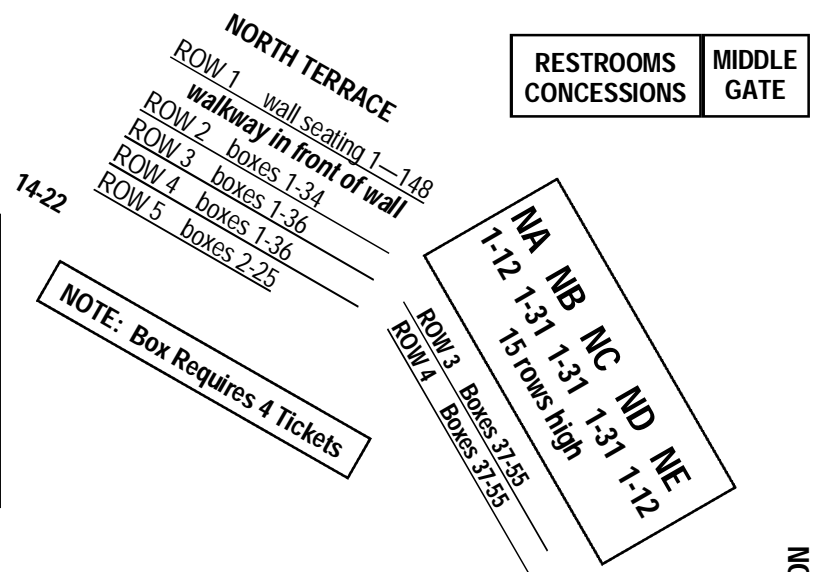

**ELDORA SPEEDWAY
SPECIAL EVENT
SEATING ARRANGEMENTS**
(not to scale)

SOUTH BLEACHER NOTES
Row 1 is the bottom row.
Section SA is Non-Alcoholic
Reserved Seating:

SA-SI top 10 rows
All Rows
All Rows

SJ-SR top 6 rows
top 6 rows
top 6 rows

NO ATV's, Mules, Gators, Etc.
USE OF GOLF CARTS REQUIRES ELDORA SPEEDWAY PURCHASED PERMIT
OHIO LIQUOR LAWS PROHIBIT THE CARRY IN/OUT OF ALCOHOLIC BEVERAGES.
ALL COOLERS/BAGS/PACKAGES, ETC. WILL BE CHECKED FOR COMPLIANCE.

NORTH BLEACHER NOTES
Row 1 is the bottom row.
Section NF is Non-Alcoholic
Reserved Seating:

Dream top 10 rows
Kings Royal (Fri & Sat) All Rows
World 100 All Rows

NORTH BLEACHERS - TURNS 4 & 3

NO fireworks. Please control loud generators.