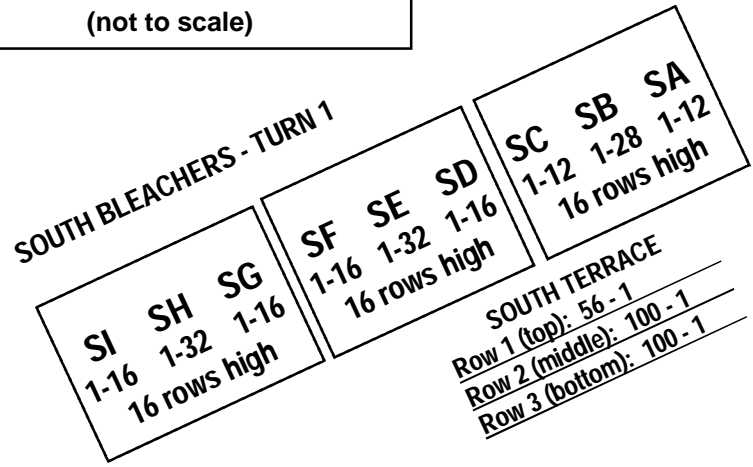

**ELDORA SPEEDWAY
SPECIAL EVENT
SEATING ARRANGEMENTS**
(not to scale)

SOUTH BLEACHER NOTES
Row 1 is the bottom row.
Section SA is Non-Alcoholic
Reserved Seating:

SA-SI top 10 rows
All Rows
All Rows

SJ-SR top 6 rows
top 6 rows
top 6 rows

NORTH BLEACHER NOTES
Row 1 is the bottom row.
Section NF is Non-Alcoholic
Reserved Seating:

Dream top 10 rows
Kings Royal (Fri & Sat) All Rows
World 100 All Rows

NORTH BLEACHERS - TURNS 4 & 3

NO fireworks. Please control loud generators.