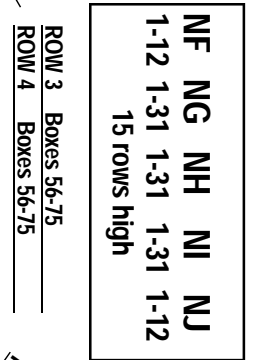

**ELDORA SPEEDWAY
SPECIAL EVENT
SEATING ARRANGEMENTS**
(not to scale)

SOUTH BLEACHER NOTES
Row 1 is the bottom row.
Section SA is Non-Alcoholic
Reserved Seating:

SA-SI top 10 rows
All Rows
All Rows

SJ-SR top 6 rows
top 6 rows
top 6 rows

NORTH BLEACHER NOTES
Row 1 is the bottom row.
Section NF is Non-Alcoholic
Reserved Seating:

Dream top 10 rows
Kings Royal (Fri & Sat) All Rows
World 100 All Rows

NORTH BLEACHERS - TURNS 4 & 3

NO fireworks. Please control loud generators.