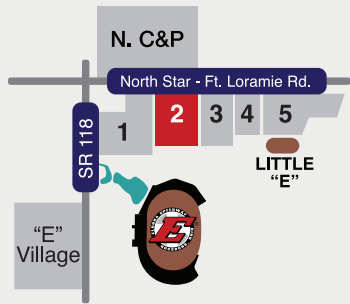

NORTHSIDE CAMP & PARK

- Gravel lot
- Gravel driveway
- Daily car parking
Row closest to track is reserved suite guest parking, permit required
- Camping registration
- 4 Track gate
Pit passes / Registration

Reservations are available for major races for \$40 per event week, payable upon submission of reservation request.

Approximate space size is 20' x 50' (except for Row 1, approx. 20' x 30').

Campfires in gravel areas must be kept off the ground.

Water/electric hookups are not available. Daily fresh water and pump out service provided on a flag down basis at major races per posted schedule on Lot Maps (subject to change).

Showers available at Dream, Kings Royal, Mud Summer Classic and World 100 race days and per posted schedule on Lot Maps (subject to change).