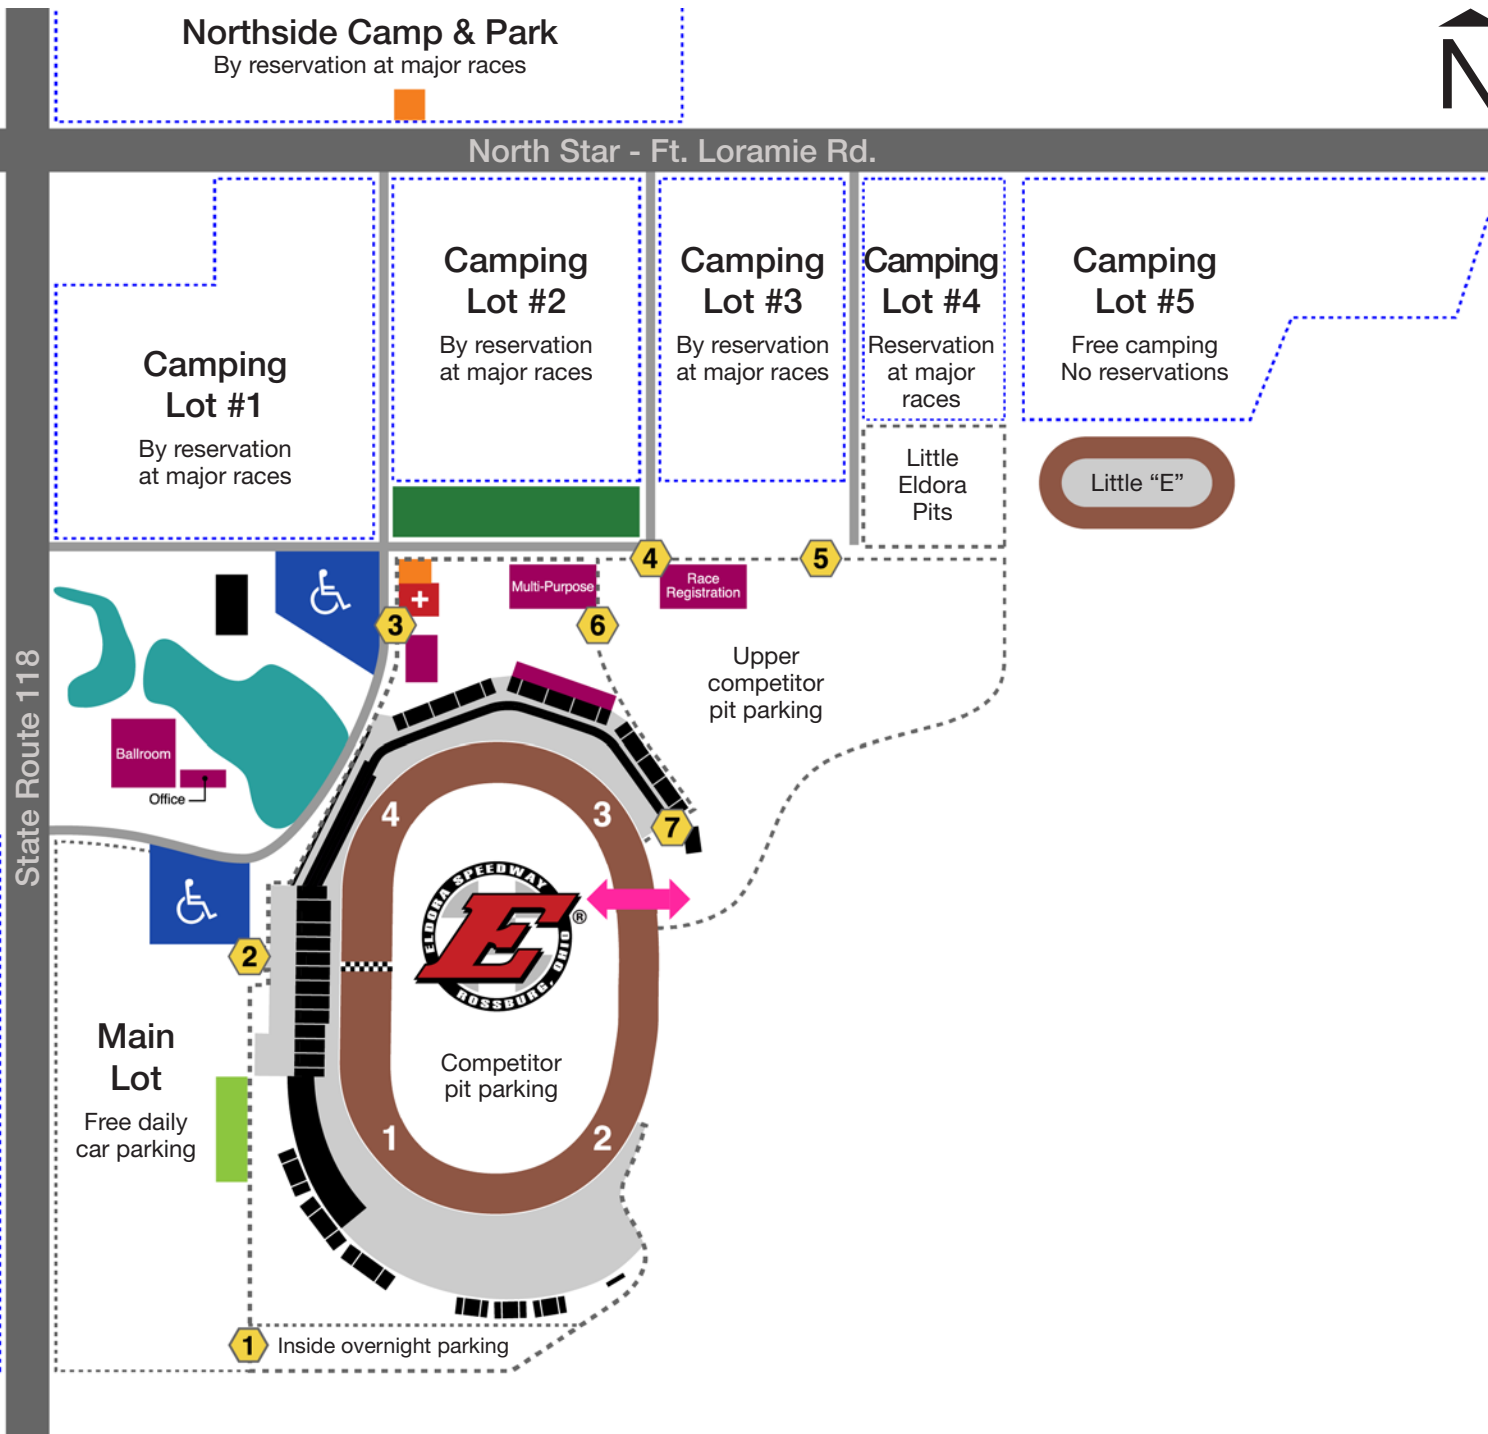

- Camping lots
By reservation at major races
No reservation at non-major races
- + First aid
- ♿ Accessible parking
- Motorcycle parking
- Camping registration
- Crossover
Vehicle crossover / Pedestrian tunnel
- Pit staging
Free parking after haulers enter pits
- 1 South gate
- 2 Main gate
Gen. adm. / Reserves / Pit passes / Will call
- 3 Middle gate
Gen. adm. / Reserves / Pit passes
- 4 Track gate
Pit passes / Race registration
- 6 7 Crossover gate
Pit pass required

NOT TO SCALE

Eldora Village Camping
By reservation at major races

Main Lot
Free daily car parking

1 Inside overnight parking

Competitor pit parking

Upper competitor pit parking

Little Eldora Pits

Little "E"

North Star - Ft. Loramie Rd.

Northside Camp & Park
By reservation at major races

Camping Lot #1
By reservation at major races

Camping Lot #2
By reservation at major races

Camping Lot #3
By reservation at major races

1

2

2

4

5

3

6

State Route 118