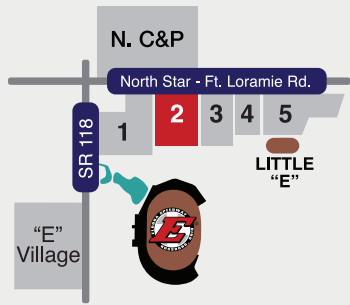

**NORTHSIDE CAMP & PARK**

- Gravel lot
- Gravel driveway
- Daily car parking  
Row closest to track is reserved suite guest parking, permit required
- Camping registration
- 4 Track gate  
Pit passes / Registration

Reservations are available for major races for \$50 per event week, payable upon submission of reservation request.

Approximate space size is 20' x 50' (except for Row 1, approx. 20' x 30').

Campfires in gravel areas must be kept off the ground.

Water/electric hookups are not available. Daily fresh water and pump out service provided on a flag down basis at major races per posted schedule on Lot Maps (subject to change).

Showers available at Dream, Kings Royal, NASCAR Camping World Truck Series and World 100 race days and per posted schedule on Lot Maps (subject to change).