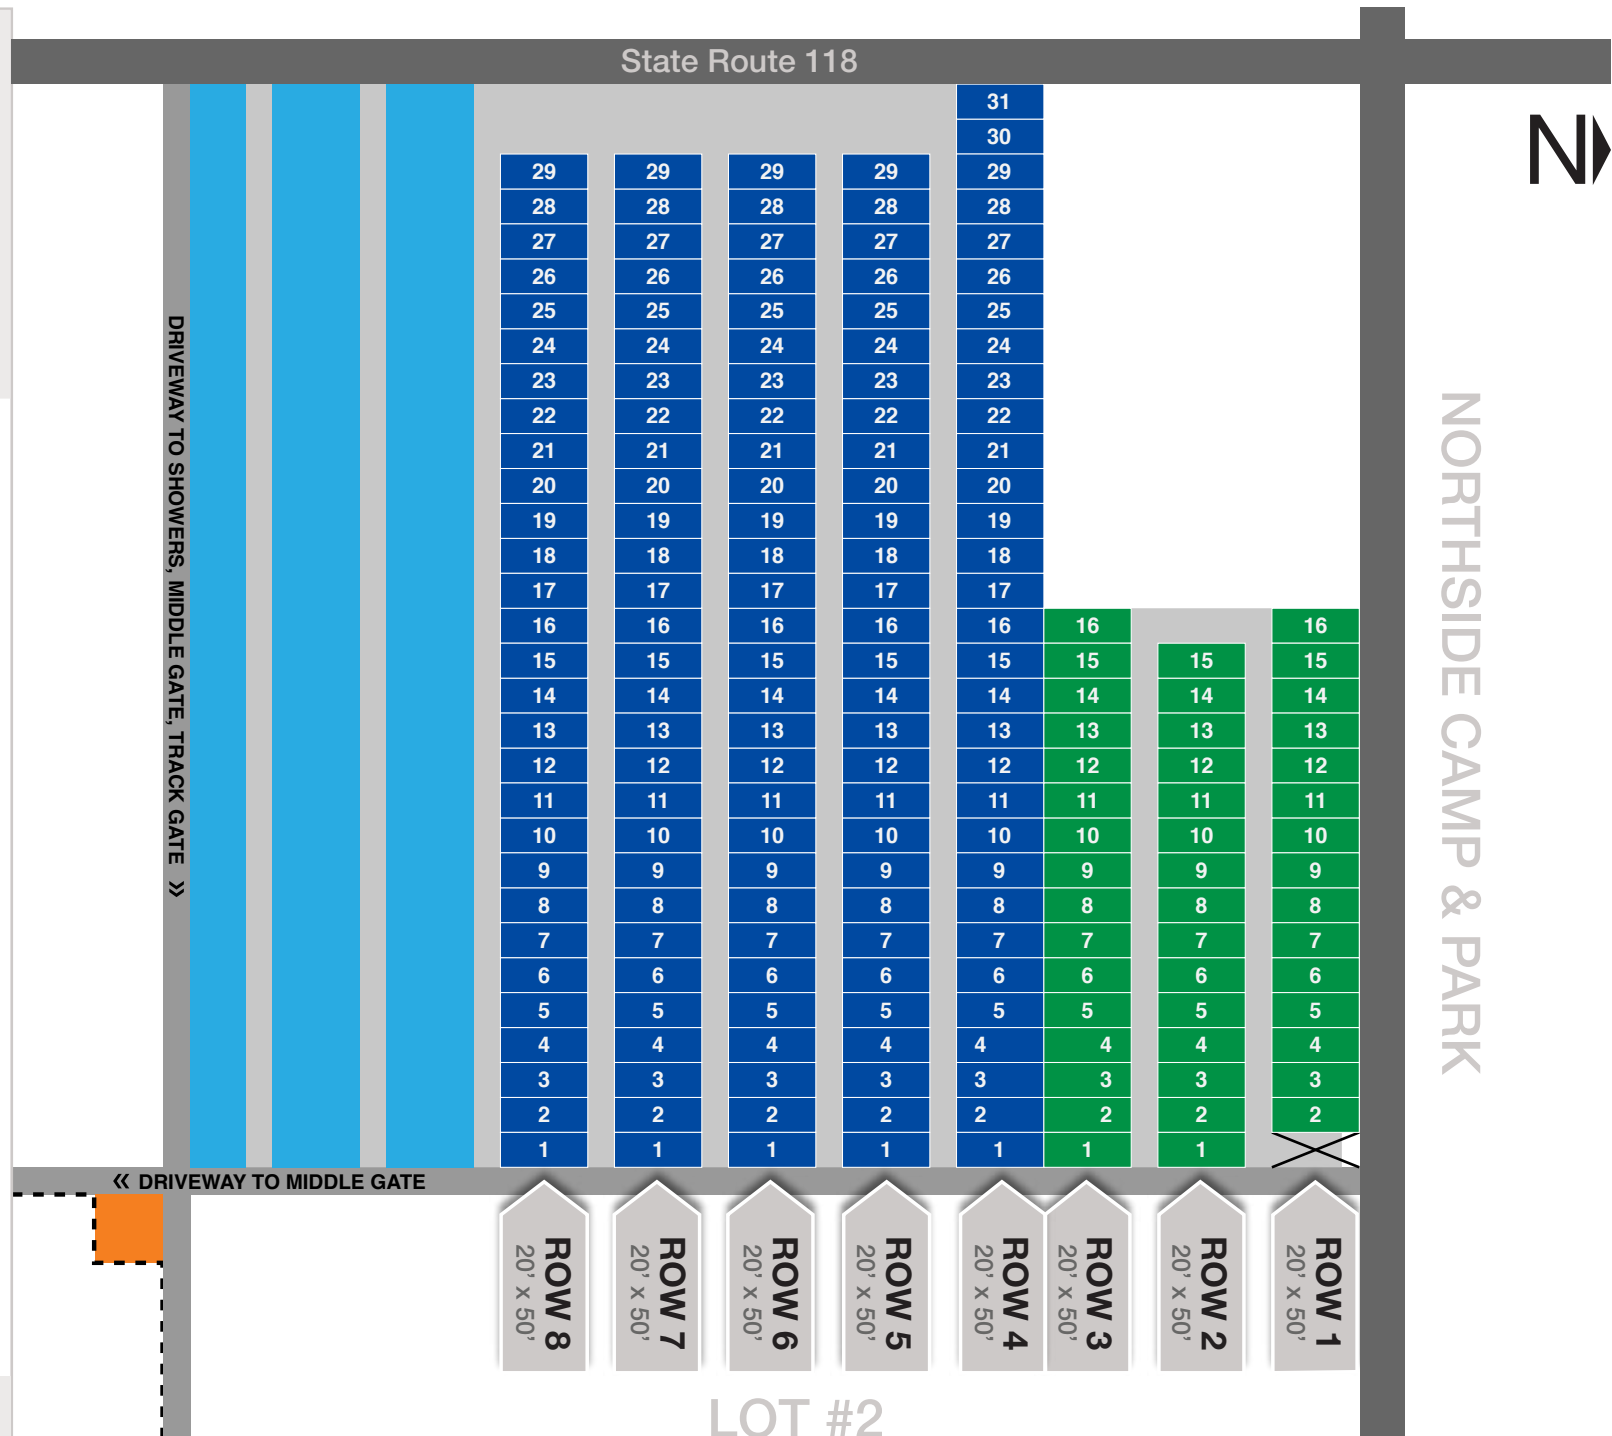

- Grass lot
- Gravel lot
- Gravel driveway
- Daily car parking
- Camping registration

Reservations are available for major races for \$50 per event week, payable upon submission of reservation request.

Approximate space size is 20' x 50'.

Campfires in gravel areas must be kept off the ground.

Water/electric hookups are not available. Daily fresh water and pump out service provided on a flag down basis at major races per posted schedule on Lot Maps (subject to change).

Showers available at Dream, Kings Royal, NASCAR Camping World Truck Series and World 100 race days and per posted schedule on Lot Maps (subject to change).

NOT TO SCALE

LOT #2