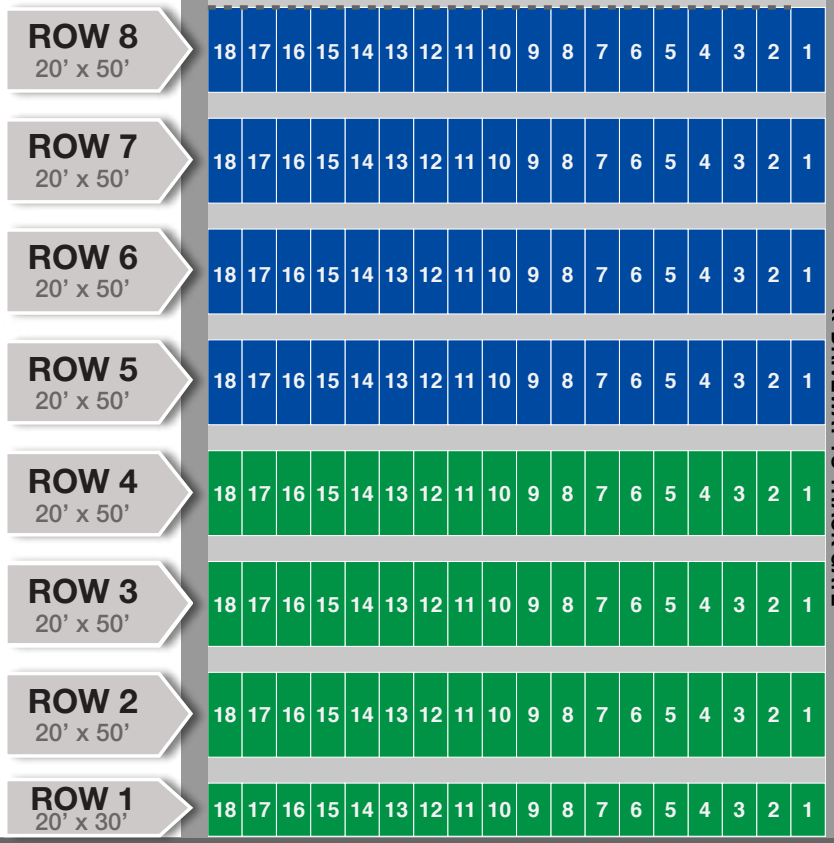

- Grass lot
- Gravel lot
- Gravel driveway
- Daily car parking
- Credentials/Race registration
- Showers
- 4 Track gate
Pit passes / Registration

Reservations are available for major races for \$50 per event week, payable upon submission of reservation request.

Approximate space size is 20' x 50' (except for Row 1, approx. 20' x 30').

Campfires in gravel areas must be kept off the ground.

Water/electric hookups are not available. Daily fresh water and pump out service provided on a flag down basis at major races per posted schedule on Lot Maps (subject to change).

Showers available at Dream, Kings Royal, NASCAR Camping World Truck Series and World 100 race days and per posted schedule on Lot Maps (subject to change).

LOT #5

LOT #4

LOT #2

« DRIVEWAY TO TRACK GATE

4

TO MIDDLE GATE >>