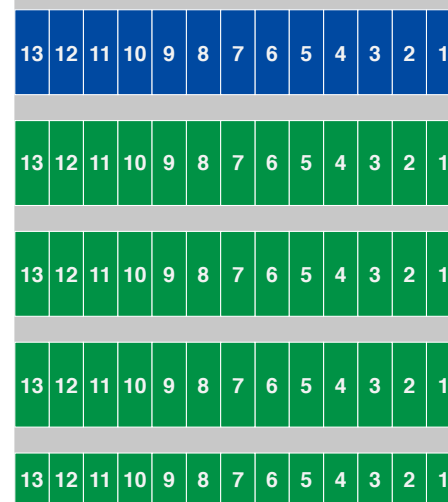

- Grass lot
- Gravel lot
- Gravel driveway
- Little Eldora pits

Reservations are available for major races for \$50 per event week, payable upon submission of reservation request.

Approximate space size is 20' x 50' (except for Row 1, approx. 20' x 30').

Showers available at Dream, Kings Royal, NASCAR Camping World Truck Series and World 100 race days and per posted schedule on Lot Maps (subject to change).

**Little Eldora**

LOT #5

**ROW 5**  
20' x 50'

**ROW 4**  
20' x 50'

**ROW 3**  
20' x 50'

**ROW 2**  
20' x 50'

**ROW 1**  
20' x 30'

LOT #3

North Star - Ft. Loramie Rd.

NOT TO SCALE