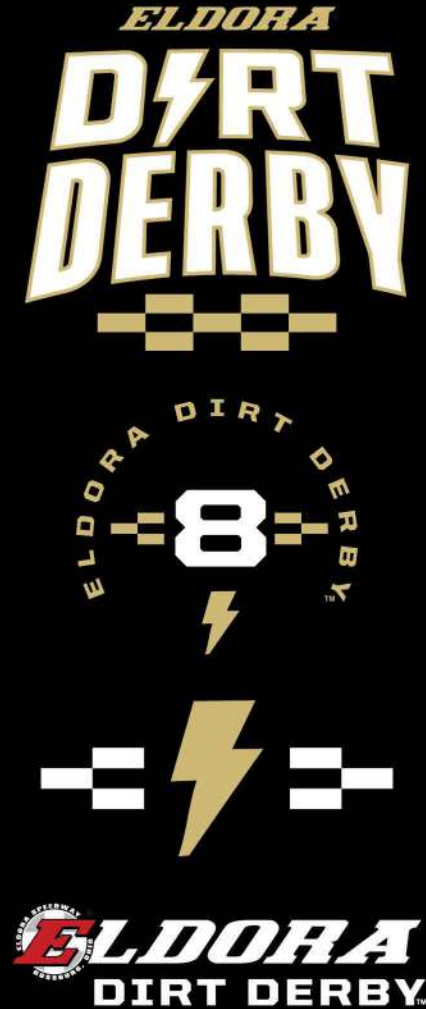

ELDORA DIRT DERBY

HEX = e03047
CMYK = 6/95/71/1
RGB = 224/48/71
PMS = 1797C

HEX = cfb976
CMYK = 20/23/64/0
RGB = 207/185/118
PMS = 7502C

HEX = 000000
CMYK = 75/68/67/90
RGB = 0/0/0

HEX = ffffff
CMYK = 0/0/0/0
RGB = 255/255/255

HEX = c72128
CMYK = 15/100/97/5
RGB = 199/33/40

HEX = bcbcbc
CMYK = 27/21/22/0
RGB = 188/188/188