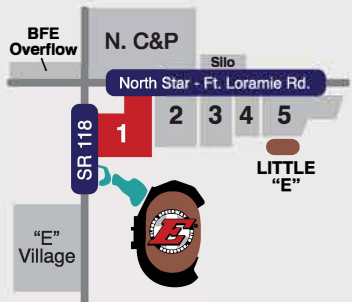

NORTHSIDE CAMP & PARK

- Grass lot
- Gravel lot
- Gravel driveway
- Concrete driveway
- Daily car parking
- Camping registration

Reservations are available for major races for \$79 per event week, payable upon submission of reservation request.

Approximate space size is 20' x 50'.

Campfires in gravel areas must be kept **off** the ground.

Water/electric hookups are not available. Daily fresh water and pump out service provided on a flag down basis at major races per posted schedule on Lot Maps (subject to change).

Showers available at Dream, Kings Royal, and World 100 race days and per posted schedule on Lot Maps (subject to change).

NOT TO SCALE