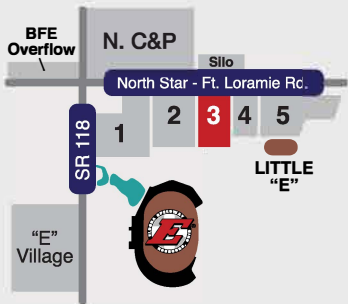

SILO LOT

North Star - Ft. Loramie Rd.

- Grass lot
- Gravel lot
- Gravel driveway
- Concrete driveway
- Daily car parking
- Credentials/Race registration
- Showers
- 4 Track gate
Pit passes / Registration

Water/electric hookups are not available. Daily fresh water and pump out service provided on a flag down basis at major races per posted schedule on Lot Maps (subject to change).

Showers available at Dream, Kings Royal, and World 100 race days and per posted schedule on Lot Maps (subject to change).

NOT TO SCALE

LOT #2

DRIVEWAY TO TRACK GATE

1	2	3	4	5	6	7	8	9	10	11	12	13	14	15	16	17	18
---	---	---	---	---	---	---	---	---	----	----	----	----	----	----	----	----	----

ROW 1
20' x 30'

1	2	3	4	5	6	7	8	9	10	11	12	13	14	15	16	17	18
---	---	---	---	---	---	---	---	---	----	----	----	----	----	----	----	----	----

ROW 8
20' x 50'

LOT #4

LOT #5

← TO MIDDLE GATE

4