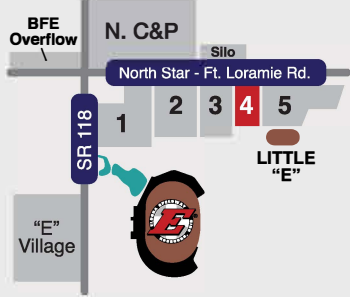

SILO LOT

- Grass lot
- Gravel lot
- Gravel driveway
- Little Eldora pits

Reservations are available for major races for \$79 per event week, payable upon submission of reservation request.

Approximate space size is 20' x 50' (except for Row 1, approx. 20' x 30').

Campfires in gravel areas must be kept off the ground.

Water/electric hookups are not available. Daily fresh water and pump out service provided on a flag down basis at major races per posted schedule on Lot Maps (subject to change).

Showers available at Dream, Kings Royal, and World 100 race days and per posted schedule on Lot Maps (subject to change).

NOT TO SCALE