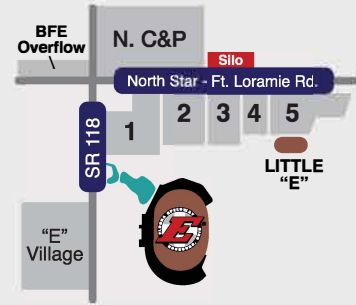

NORTHSIDE
CAMP & PARK

- Grass lot
- Gravel/concrete lot
- Grass
- Gravel driveway
- Silo

Reservations are available for major races for \$79 per event week, payable upon submission of reservation request.

Approximate space size is 25' x 50'.

Campfires in gravel areas must be kept off the ground.

Areas designated for camping and parking will vary by event.

Water/electric hookups are not available. Daily fresh water and pump out service provided on a flag down basis at major races per posted schedule on Lot Maps (subject to change).

Showers available at Dream, Kings Royal, and World 100 race days and per posted schedule on Lot Maps (subject to change).

NOT TO SCALE

ROW 2
25' x 50'

ROW 1
25' x 50'

North Star - Ft. Loramie Rd.

LOT #2

LOT #3

LOT #4