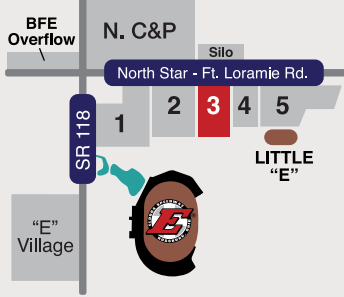

SILO LOT

North Star - Ft. Loramie Rd.

- Grass lot
- Gravel lot
- Gravel driveway
- Concrete driveway
- Daily car parking
- Credentials/Race registration
- Showers
- 4 Track gate
Pit passes / Registration

Water/electric hookups are not available. Daily fresh water and pump out service provided on a flag down basis at major races per posted schedule on Lot Maps (subject to change).

Showers available at Dream, Kings Royal, NASCAR trucks and World 100 race days and per posted schedule on Lot Maps (subject to change).

NOT TO SCALE

LOT #2

DRIVEWAY TO TRACK GATE

1 2 3 4 5 6 7 8 9 10 11 12 13 14 15 16 17 18

1 2 3 4 5 6 7 8 9 10 11 12 13 14 15 16 17 18

1 2 3 4 5 6 7 8 9 10 11 12 13 14 15 16 17 18

1 2 3 4 5 6 7 8 9 10 11 12 13 14 15 16 17 18

ROW 5
20' x 50'

ROW 6
20' x 50'

ROW 7
20' x 50'

ROW 8
20' x 50'

LOT #4

LOT #5