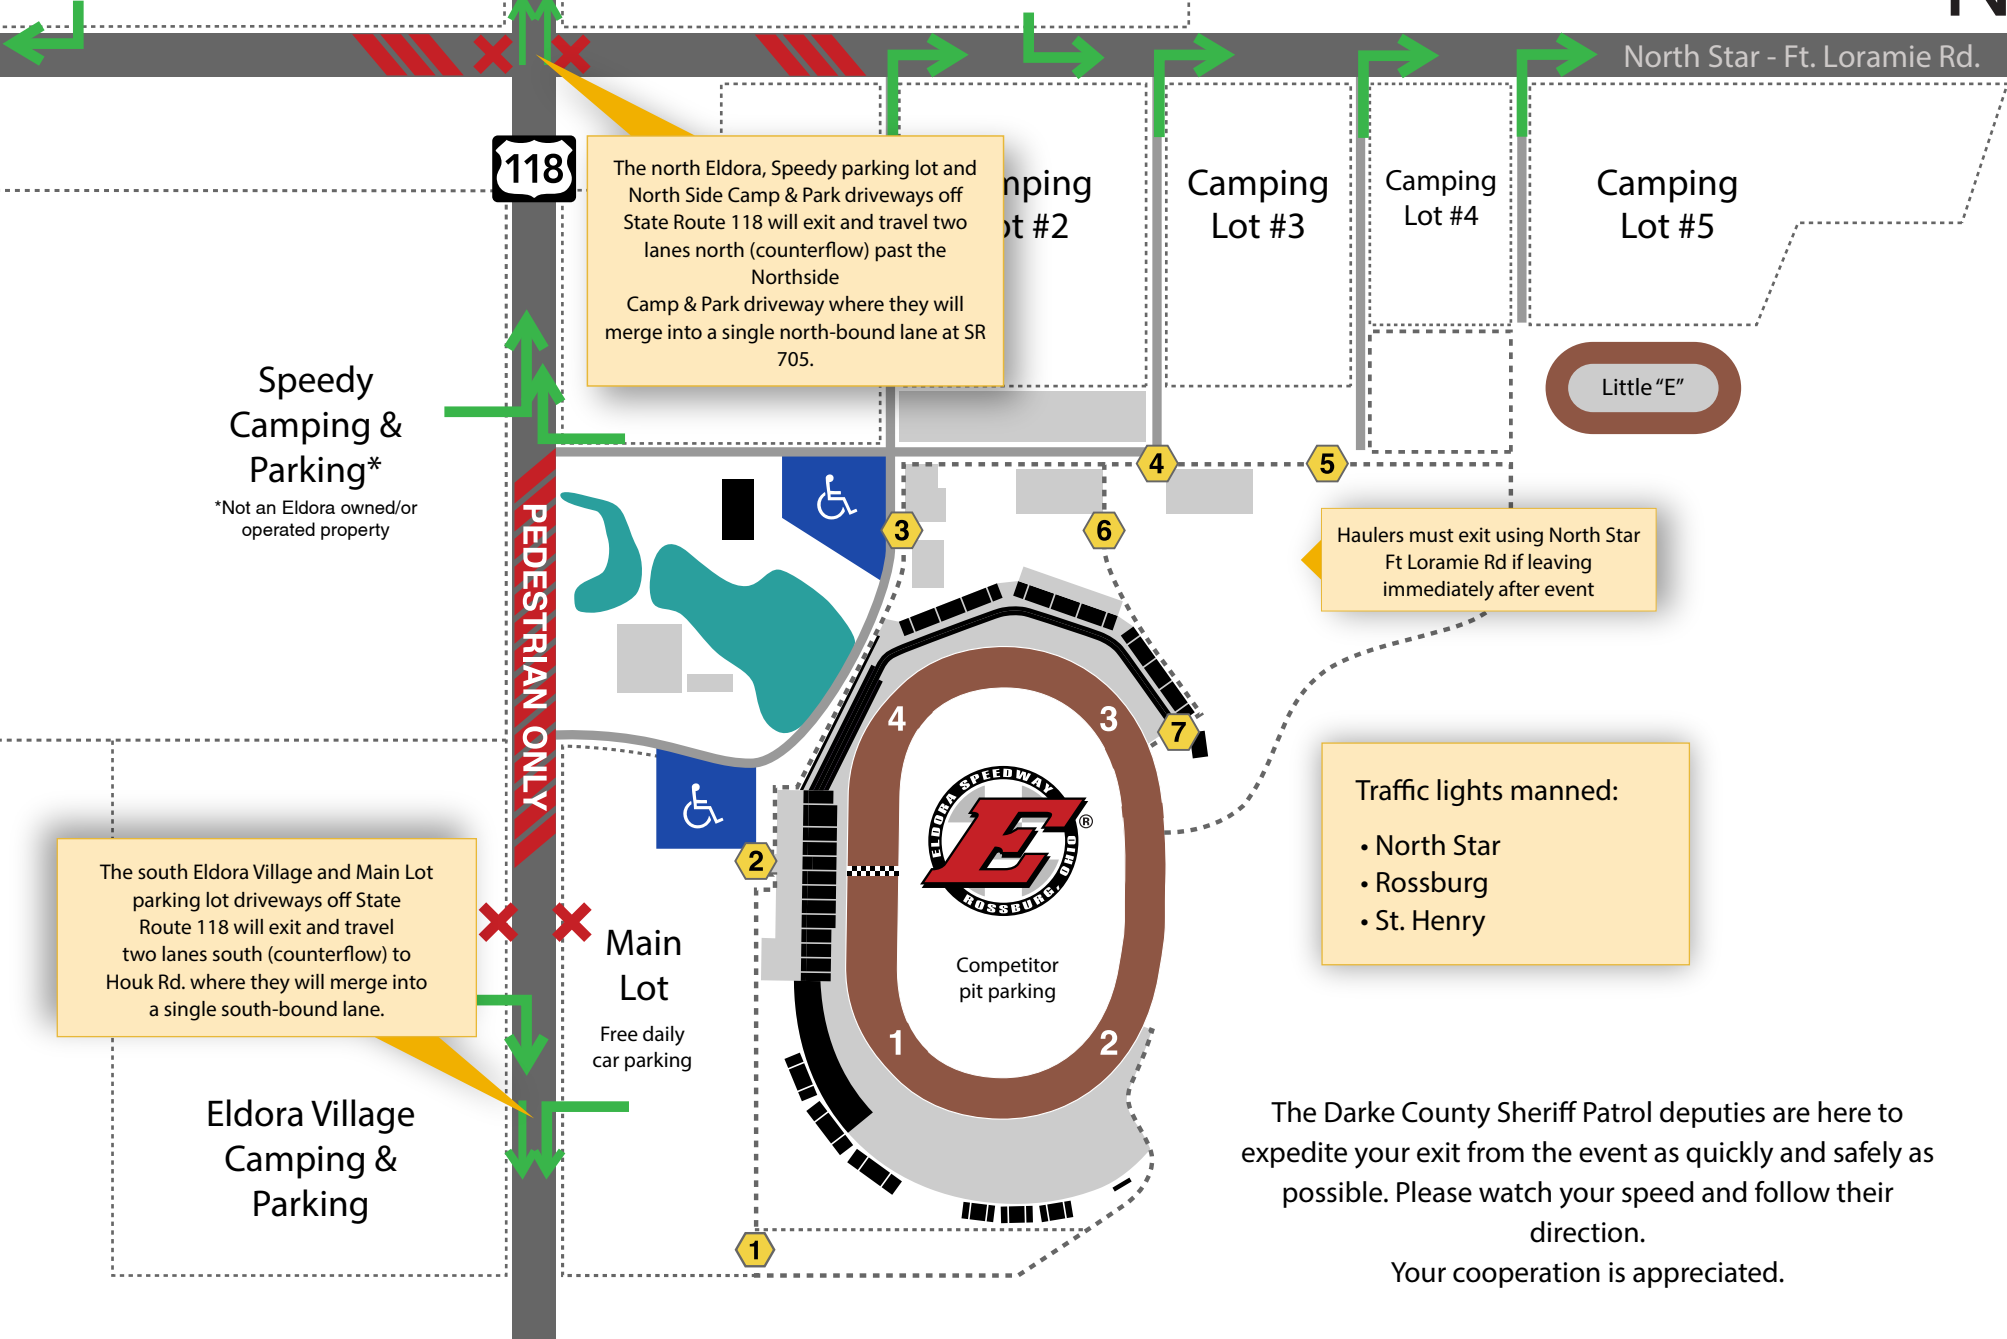

NOT TO SCALE

BFE Lot

Northside Camp & Park

North Star - Ft. Loramie Rd.

The north Eldora, Speedy parking lot and North Side Camp & Park driveways off State Route 118 will exit and travel two lanes north (counterflow) past the Northside Camp & Park driveway where they will merge into a single north-bound lane at SR 705.

**Speedy Camping & Parking\***  
\*Not an Eldora owned/or operated property

The south Eldora Village and Main Lot parking lot driveways off State Route 118 will exit and travel two lanes south (counterflow) to Houk Rd. where they will merge into a single south-bound lane.

**Eldora Village Camping & Parking**

**Main Lot**  
Free daily car parking

Haulers must exit using North Star Ft Loramie Rd if leaving immediately after event

Traffic lights manned:  
• North Star  
• Rossburg  
• St. Henry

The Darke County Sheriff Patrol deputies are here to expedite your exit from the event as quickly and safely as possible. Please watch your speed and follow their direction.

Your cooperation is appreciated.